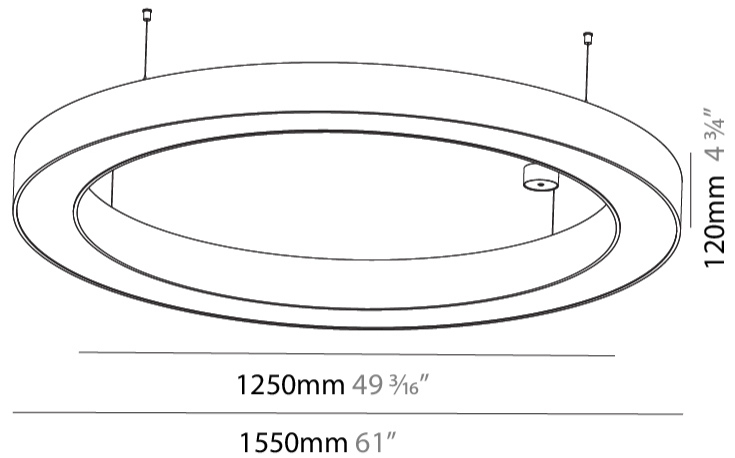

GENERAL

Series: Glorious
Subseries: Glorious
Brand: Prolight
Division: Architectural
Mounting Type: Suspension
Mounting Location: Ceiling
Subcategory: Ambient

PHYSICAL

Shape: Round
Diameter (mm): 1550
Diameter (in): 61
Height (mm): 120
Height (in): 4 3/4
Max. Overall Height (mm): 2120
Max. Overall Height (in): 83 7/16
Light Distribution: Direct / Indirect
Weight (kg): 16.737
Weight (lbs): 36.90
Diffuser: PMMA - Opal or Micro-Prism
Fixture Finish: SSR / BKV / CWI / CRY / HAB / UFT / ITA / RUA / FTG / MYG / LOD / PUS / FRO / FUP / KIA / POP / BLS / SPG / MEY / GOH / GUM / CHC / COM / ABZ / JAG / OBR / MOS / ROR
Fixture Material: Aluminum

ELECTRICAL

Lamp Type: LED (Zhaga Standard)
Input Wattage (W): 110
Total Output Wattage (W): 88 / 70.4 (3500K)
Dimming: Non-Dimming / Phase Dimming (120Vac only) / 0-10V Dimming
Driver Included: Yes
Driver Location: Integrated
Driver Type: Constant Current - 120 / 277Vac
Driver Class: Class 2
Input Voltage (V): 120 - 277
Constant Current (MA): 350 / 700/800 (3500K)

LED

Color Temperature (°K): 3000 / 3500 / 4000
Max. Delivered Lumen (lm): 6920 / 7164 / 7310 Direct / 4530 / 4938 / 4790 Indirect
CRI: >80 CRI
Efficiency (%): 68
Lamp Life (hrs): 50000

OPTICAL

RATINGS AND CERTIFICATIONS

Certified By: Certified for North American Standards
IP rating: IP20